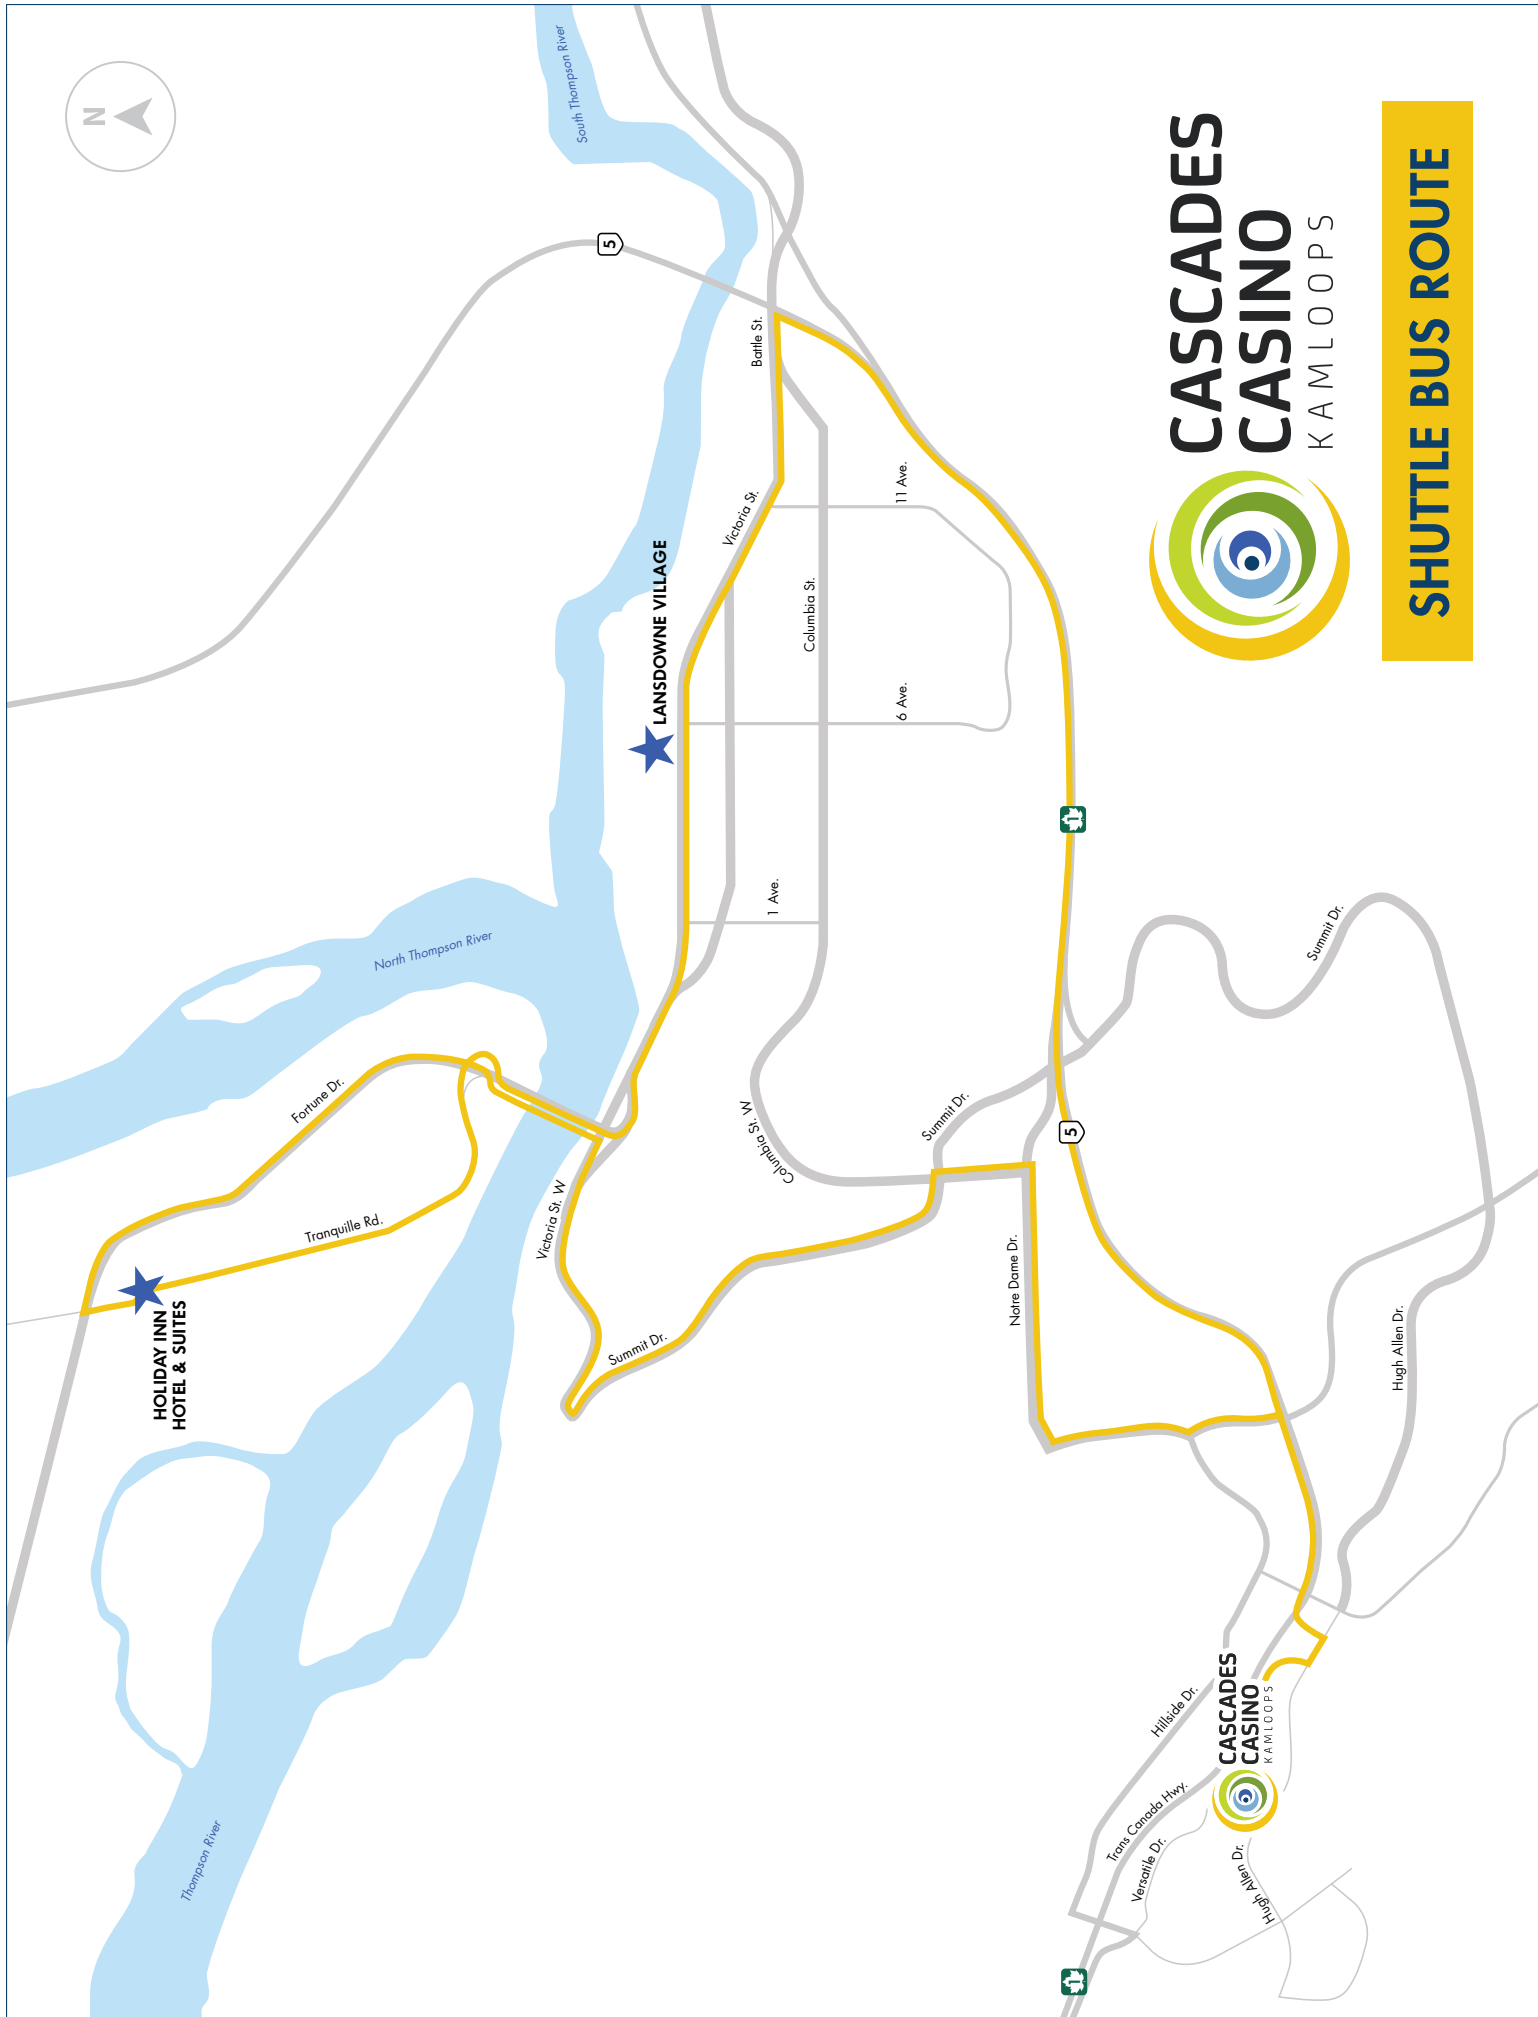

SHUTTLE BUS SCHEDULE

FRIDAY – SUNDAY

HOLIDAY INN HOTEL & SUITES	LANSDOWNE VILLAGE	CASCADES CASINO
12:00pm	12:10pm	12:25pm
12:45pm	12:55pm	1:10pm
1:30pm	1:40pm	1:55pm
2:15pm	2:25pm	2:40pm
3:00pm	3:10pm	3:25pm
3:45pm	3:55pm	4:10pm
4:30pm	4:40pm	4:55pm
5:15pm	5:25pm	5:40pm
6:00pm	6:10pm	6:25pm
6:45pm	6:55pm	7:10pm
7:30pm	7:40pm	7:55pm
8:15pm	8:25pm	8:40pm
9:00pm	9:10pm	9:25pm
9:45pm	9:55pm	10:10pm
10:30pm	10:40pm	10:55pm
11:15pm	11:25pm	11:40pm
12:00am	12:10am	12:25am
12:45am	12:55am	1:10am
1:30am	1:40am	1:55am
2:15am (Friday & Saturday Only)	2:25am (Friday & Saturday Only)	2:40am (Friday & Saturday Only)

**HOLIDAY INN
HOTEL & SUITES**

LANSDOWNE VILLAGE

**CASCADES
CASINO
KAMLOOPS**

SHUTTLE BUS ROUTE